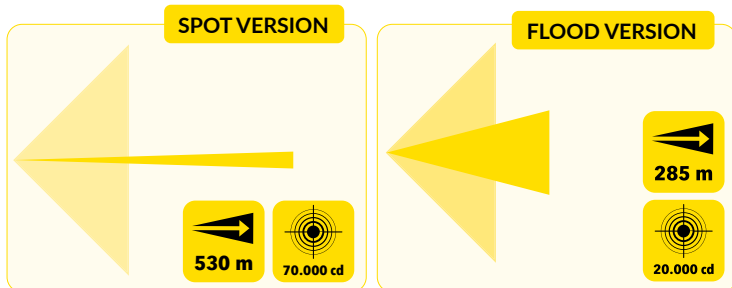

www.adalit.com

ADALIT
Smart Lighting Solutions

Customer Service
Tel.: +34 985 347 806
Fax: +34 985 358 378
info@adalit.com